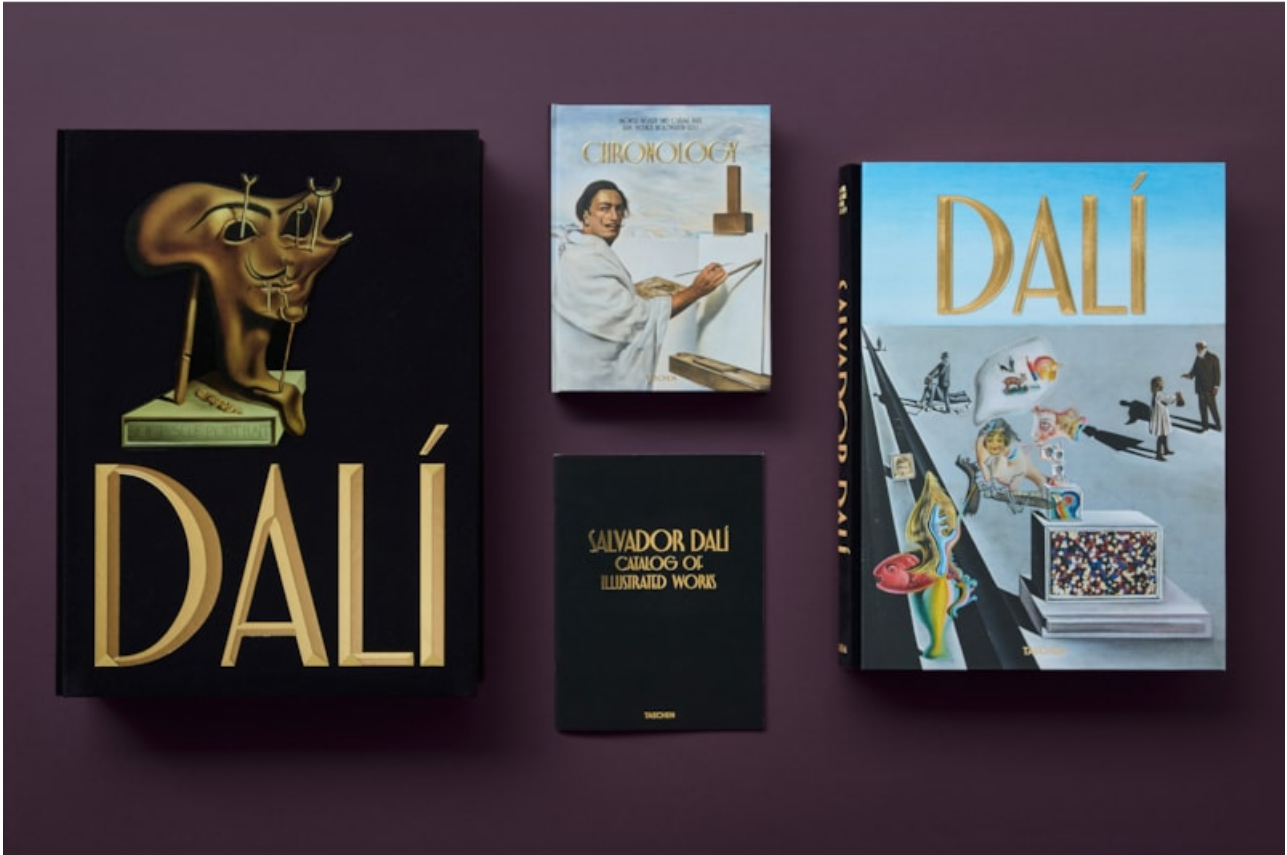

# PAN

AMSTERDAM

TASCHEN

## Dalí. BABY SUMO

This Collector's edition of 10,000 numbered copies presents Salvador Dalí's work in unprecedented size and detail and is accompanied by a chronology following his path from Catalonia through Paris to Hollywood and back, with photos, sketches, and magazine pages.