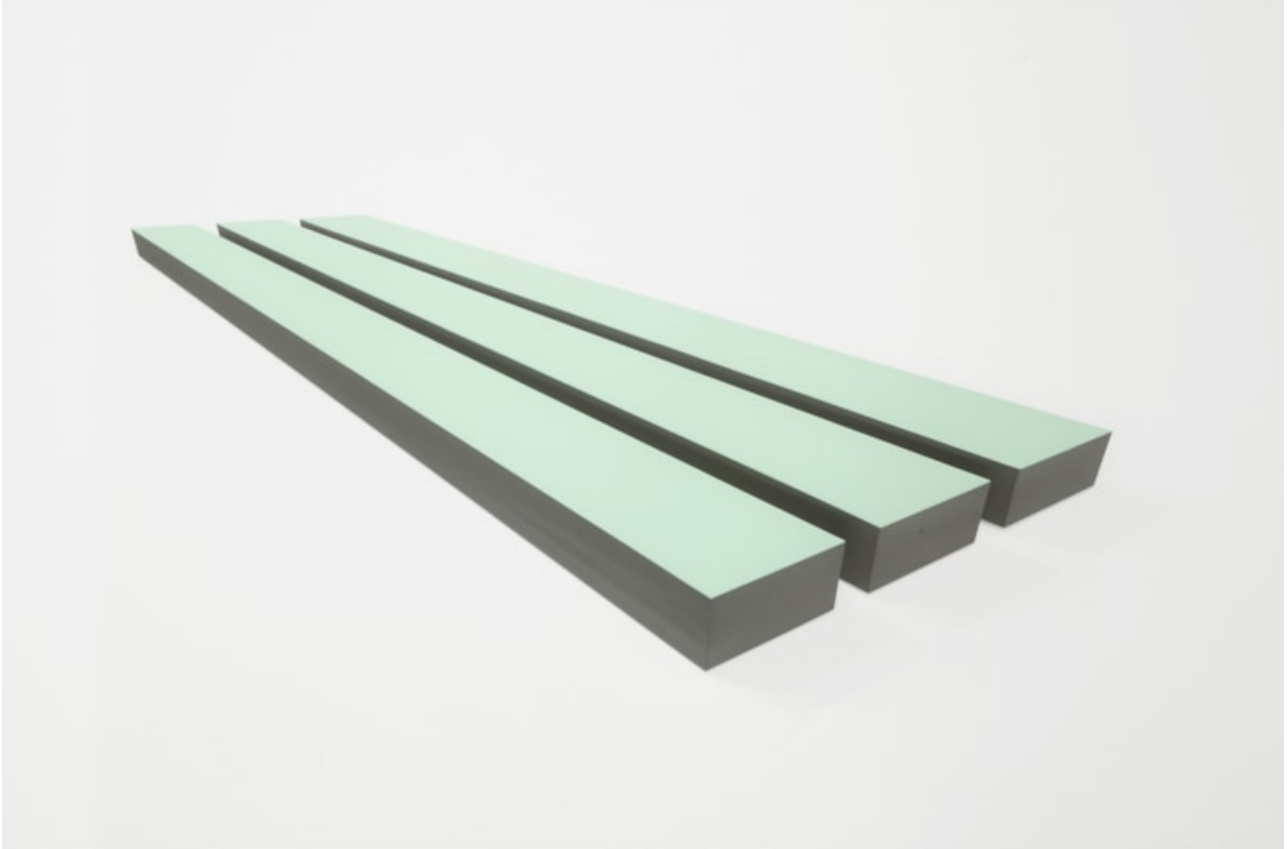

## DEP ART GALLERY

SOM

Year  
2023

Technique  
Acrylic on steel

Dimensions  
46,5 x 99 x 7 cm | 18,3 x 39,0 x 2,8 in

Details

Signed, dated and titled on the reverse

Authentication document on picture signed by the artist