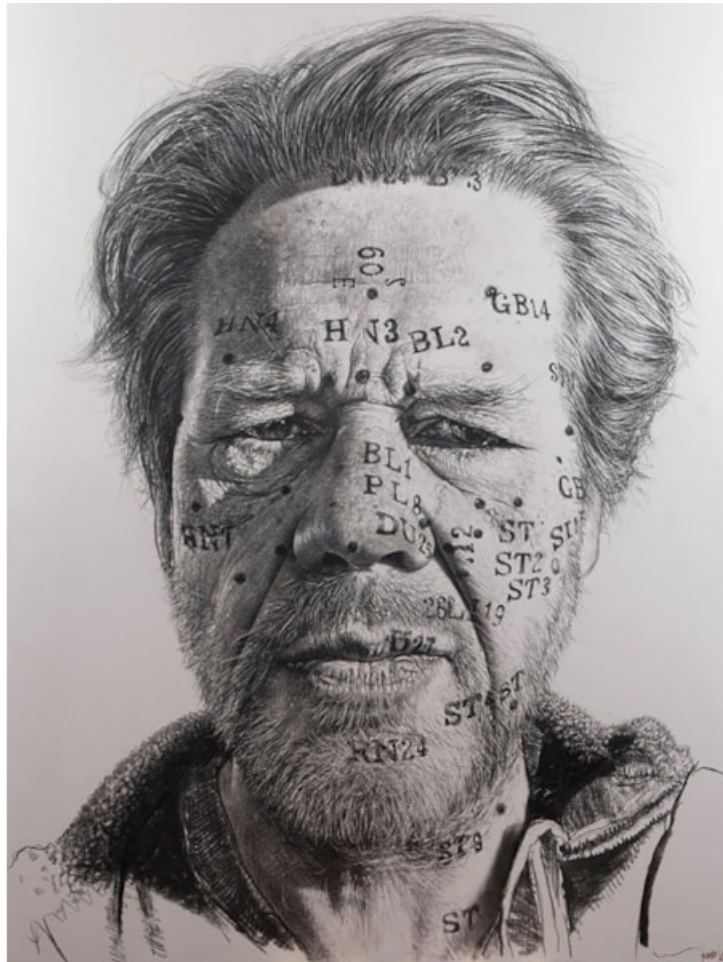

PAN

AMSTERDAM

VCRB GALLERY

Explorer of the interior 4

charcoal on canvas
160x120 cm