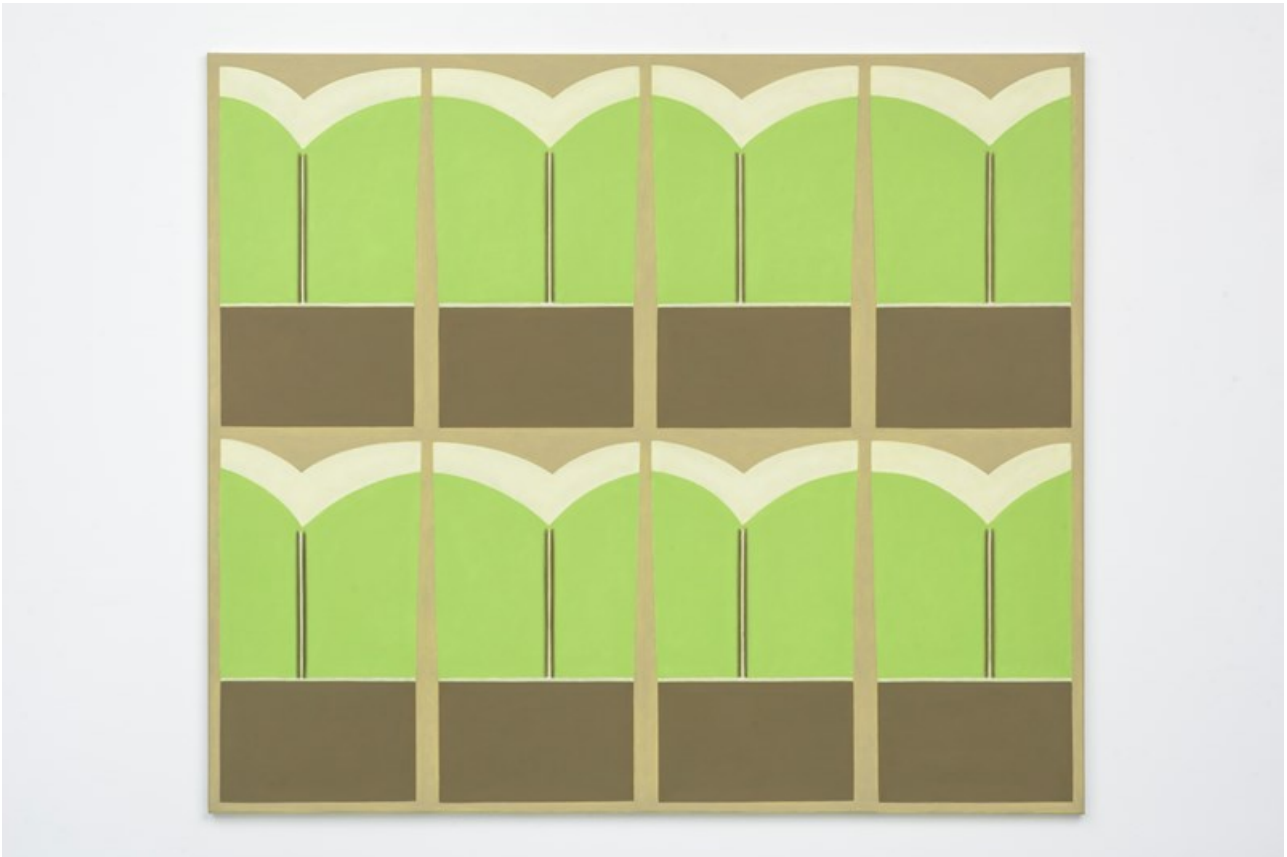

PAN

AMSTERDAM

SLEWE GALLERY

Composition with eight Plants

Jan Roeland, Composition with eight Plants, 2008, oil on linen, 130 x 150 cm