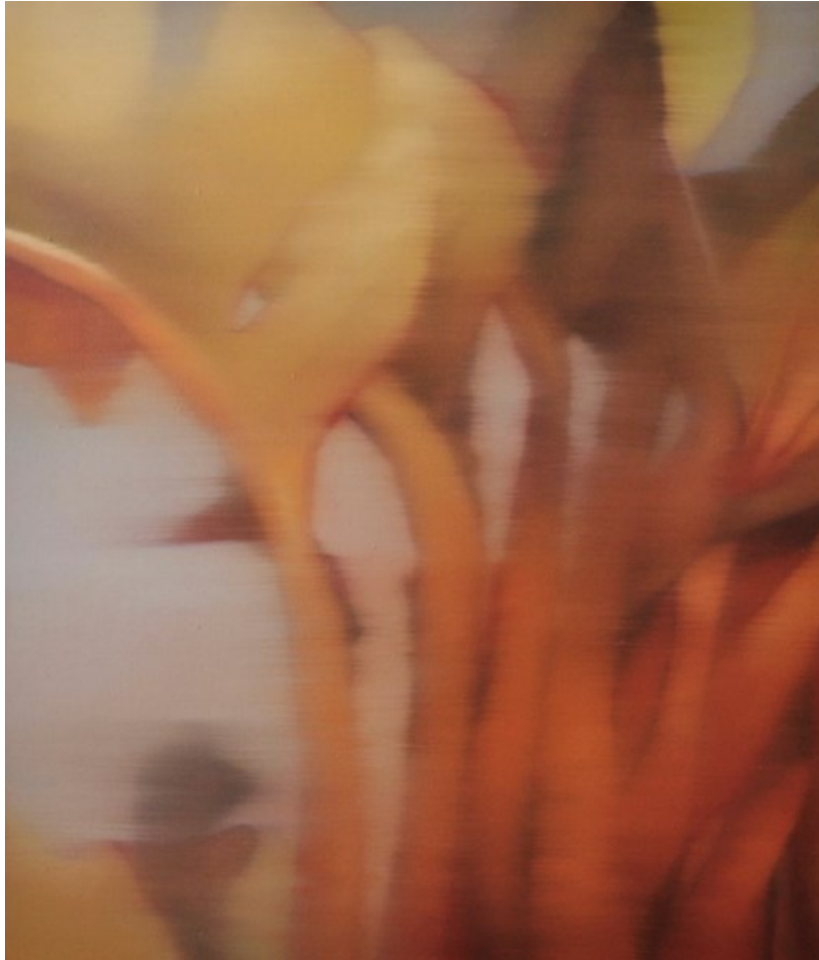

# PAN

AMSTERDAM

ENARI GALLERIES B.V.

Bleached palms

2023

Signed and dated on the back  
Oil and acrylic glaze on canvas  
70 x 60 cm (deep frame canvas)