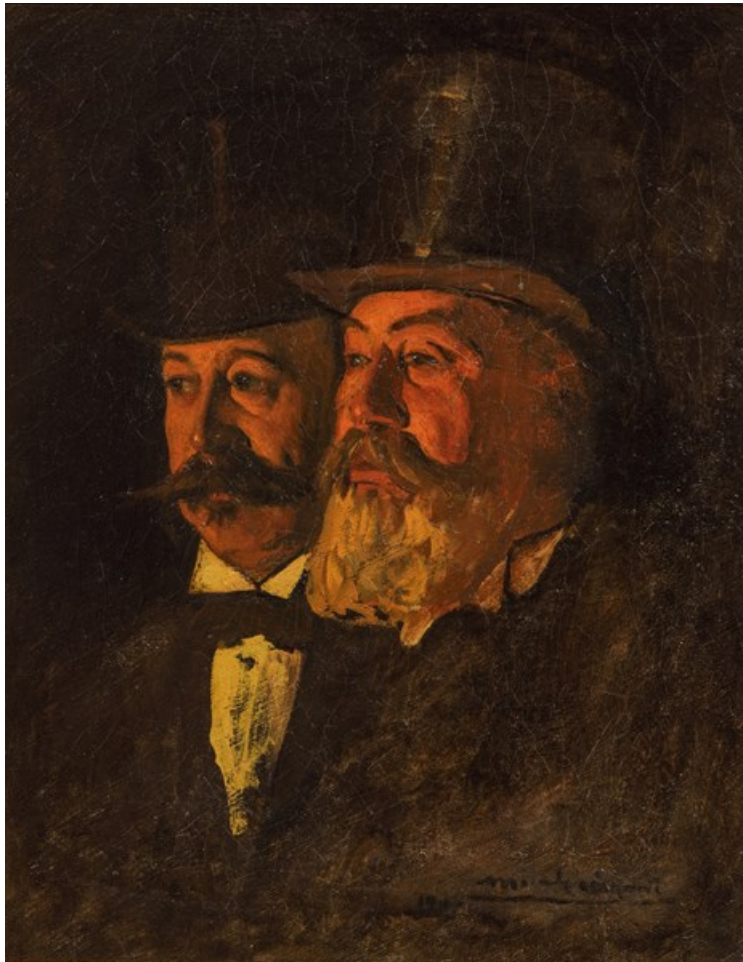

PAN

AMSTERDAM

UBBENS ART

To the opera

Signed and dated 1907

Oil on canvas

41,5 x 32 cm